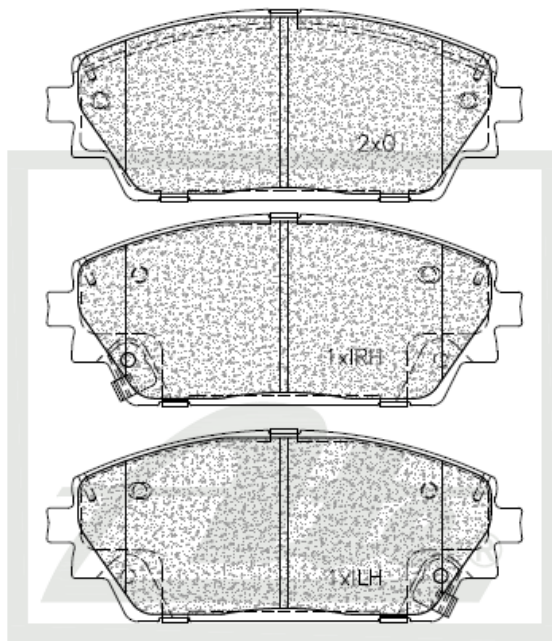

ATE1424

NEW PART NUMBER

Drawing

SUPPLIED WITH 2 X WEAR INDICATOR PADS PER SET
NOTE : L + R HANDED

Details of New Part

Brake Pad – Front

Product Dimensions

Length – 138.0mm

Height – 55.9mm

Thickness – 15.8mm

Package Dimensions

Weight – 1672.5g

L – 185.6mm

W – 99.9mm

H – 65mm

Barcode